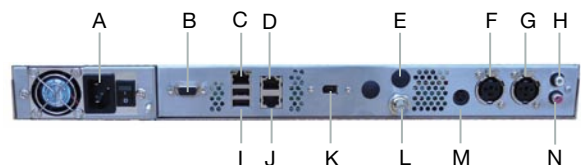

Design in a 1U/19" rackmount chassis, with up to four SDI or analog video inputs, IPLive series offer scalable solutions in a compact footprint.

Three Gigabit Ethernet ports enable flexibility for Broadcast, Telco's and Contribution Operators.

Local MMI interface allows easy configuration and control.

Professional connectors are available on the rear panel (composite video, S-VIDEO, SDI, RCA or BNC, XLR AES-EBU).

IPLive is a flexible OEM solution that fits easily to costs and needs.

The front panel is fully customisable: you can integrate your specific logo and brand name.

The rear panel is modular: you can define the connectors that you need.

- 1 - OEM logo and brand name
- 2 - USB 2.0 (x2)
- 3 - LCD HMI (4 lines 20 characters each)
- 4 - Keypad (6 keys usable to start/stop and manage the encoder)