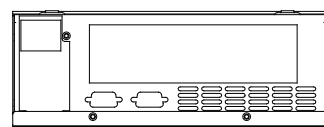

Features

- One 2.5" HDD internal drive bay
- Two USB connectors on front panel
- Two DB9 cutouts on rear panel
- 6cm low noise cooling fan
- Supports FlexATX power supply
- LED indicators for system power and HDD

Specifications

Dimensions	9.45 in x 3.54 in x 9.25 in (240 mm x 90 mm x 235 mm) (W x H x D)
Drive Bays	One 2.5" HDD internal drive bay
Construction	Heavy-duty steel
Color	Black
Cooling Fans	One 60 mm x 60 mm x 25 mm ball bearing fan
Front Panel	LEDs: HDD activity and system power System reset switch and ATX power switch
Power Supply	Supports FlexATX power supply
Carton Size	15.55 in x 14.37 in x 8.46 in (395 x 365 x 215mm)
Weight	Net 1.7 kg (3.7 lb)

Mechanical Layout

Dimensions

Units: mm

Rear View

Top View

Front View