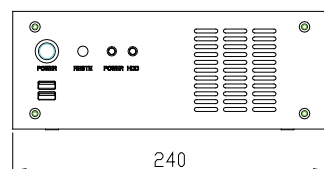

Specifications

Dimensions	9.45 in x 3.54 in x 9.25 in (240 mm x 90 mm x 235 mm) (W x H x D)
Drive Bays	One 2.5" HDD internal drive bay
Construction	Heavy-duty steel
Color	Black
Cooling Fans	One 60 mm x 60 mm x 25 mm ball bearing fan
Front Panel	LEDs: HDD activity and system power System reset switch and ATX power switch
Power Supply	Supports FlexATX power supply
Carton Size	15.55 in x 14.37 in x 8.46 in (395 x 365 x 215mm)
Weight	Net 1.7 kg (3.7 lb)

Mechanical Layout

Dimensions

Units: mm

Rear View

Top View

Front View