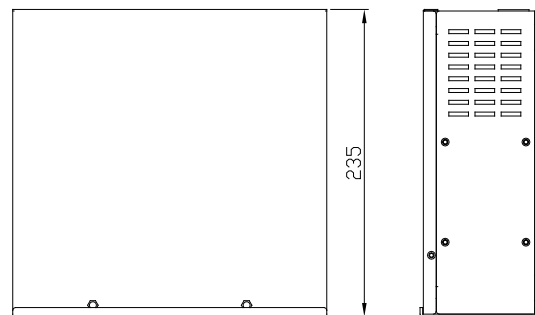

Specifications

Dimensions	9.45 in x 3.54 in x 9.25 in (240 mm x 90 mm x 235 mm) (W x H x D)
Drive Bays	One 2.5" HDD internal drive bay
Construction	Heavy-duty steel
Color	Black
Cooling Fans	One 60 mm x 60 mm x 25 mm ball bearing fan
Front Panel	LEDs: HDD activity and system power System reset switch and ATX power switch
Power Supply	Supports FlexATX power supply
Carton Size	15.55 in x 14.37 in x 8.46 in (395 x 365 x 215mm)
Weight	Net 1.7 kg (3.7 lb)

Mechanical Layout

Dimensions

Units: mm

Rear View

Top View

Front View